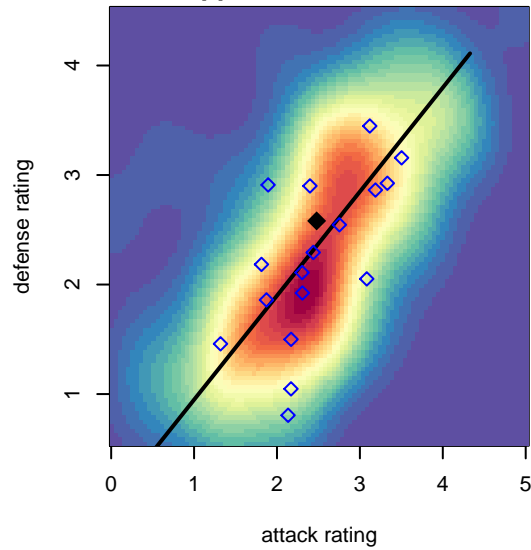

**attack and defense rating
relative to others at age
and all opponents in last 13 months**