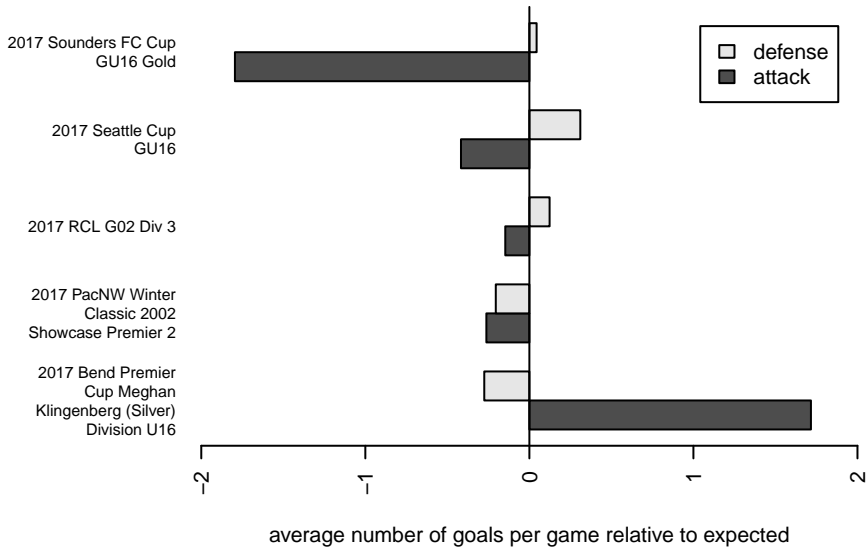

Performance relative to 13 month average