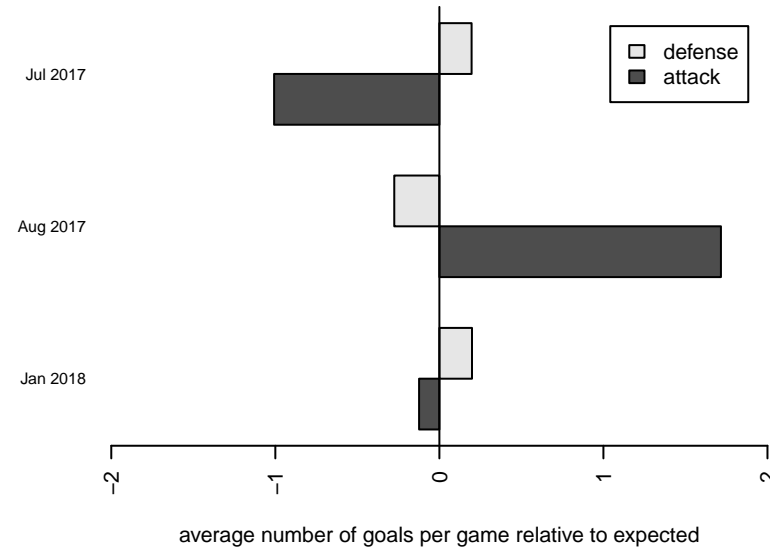

Performance relative to 13 month average