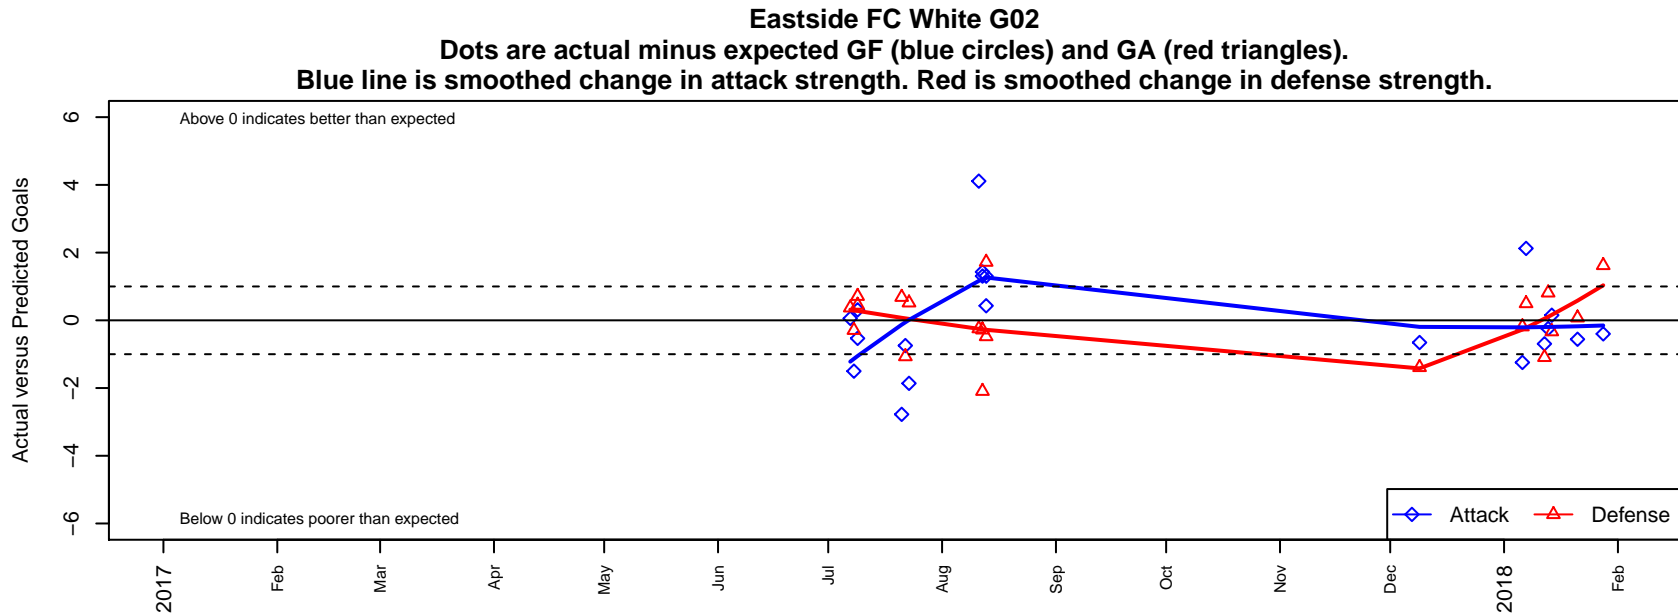

**attack and defense variance (black dot)
relative to other teams
and top 10 in region**

**attack and defense rating
relative to others at age
and all opponents in last 13 months**

Eastside FC White G02

Eastside FC
Preston, WA
G02 total strength=1530
attack=11.92 defense=13.21
fall league = RCL G02 Div 3
notes= Calkins 2013

alt names used:
Eastside FC G02 White
Eastside FC G02 White
EASTSIDE FC G02 WHITE (WA)
Eastside FC G02 White B
EFC G02 White

Venues played:
2017 Seattle Cup GU16
2017 Sounders FC Cup GU16 Gold
2017 Bend Premier Cup Meghan Klingenberg (
2017 RCL G02 Div 3
2017 PacNW Winter Classic 2002 Showcase P