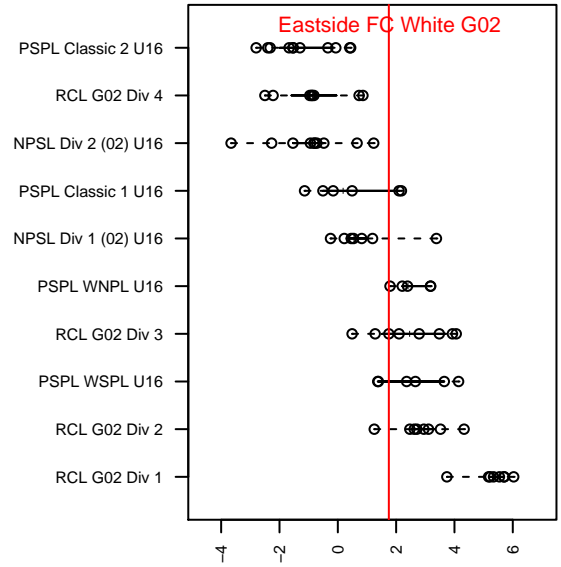

**attack and defense rating
relative to others at age
and all opponents in last 13 months**